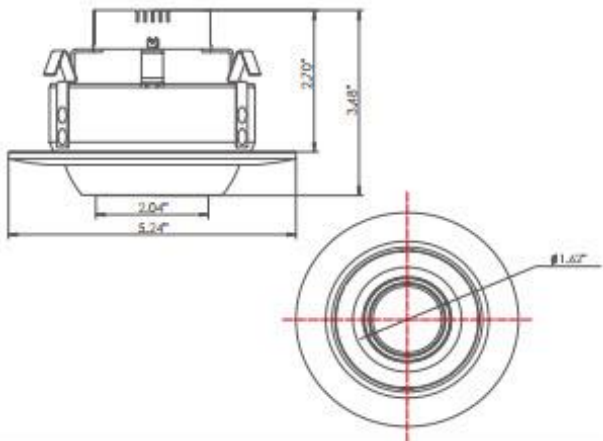

PRODUCT DESCRIPTION:

Designed to fit any ceiling surface. Suspended and hanging for other types of ceilings such as art galleries, homes, schools, offices, hotels, restaurants, retail stores and other commercial or industrial applications.

FEATURES:

- Low maintenance
- Environmentally friendly
- No mercury
- Recyclable

DIMENSIONS:

4" Gimbal Downlight 10W Spec

LOD-DL4GB-AD10W-30K

LOD-DL4GB-AD10W-50K

SPECIFICATIONS:

SPECIFICATION	Details	
Model	LOD-DL4GB-AD10W-30K	LOD-DL4GB-AD10W-50K
Input Wattage (W)	10W	
Lumens Delivered (LM)	700LM	700LM
Efficacy (LM/W)	70LM/W	70LM/W
CRI	92	92
Lifespan	35,000 hours	
Color Temperature	3,000K	5,000K
Wattage Equivalent	65W	
Dimmable	Yes	
IP Rating	Damp Location	
Beam Angle	95	
Input Voltage	120V	
Power Factor	0.96	0.96
Housing	Aluminum	
Lens	Frosted	
Mounting	E26	
Size	5.24" x 3.48" x 1.62"	
Certification	ES, UL	
Operating Temperature	-20°C to 50°C (-4°F to 122°F)	
Environment	Indoor	
Warranty	3 years limited	